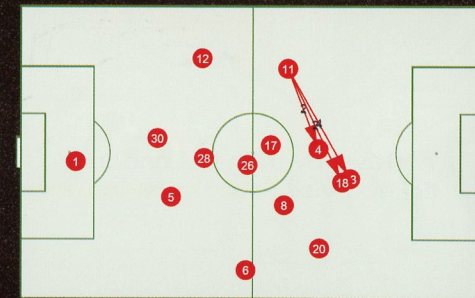

Bursting with ideas

SAVE AT LEAST
20%
ON TRAIN TRAVEL
TO LONDON

Travel by train to London and take advantage of our great value tickets. Visit firstcapitalconnect.co.uk and find heaps of ideas for free days out with all the top places to head to.

* Valid for Super Off-Peak tickets only. Terms and conditions apply. See website for details.

First Capital Connect

Jake Howells

For the second game running the Town missed a penalty but scored the rebound as, at our last home game, Jake Howells scored after having his second-half spot-kick saved.

The 23-year-old made his 285th appearance against the U's and his goal was his 28th in Luton colours when following up Sam Long's penalty save.

But the midfielder had made a major contribution earlier on in the match when his accurate right-wing free-kick was met by Luke Wilkinson whose header in the second minute put the Town 1-0 up.

As his touch graphic shows, Howells was used almost exclusively down the left flank, and only wandered to the right to swing in set pieces.

52 of Howells' 62 actions, according to statistical boffins InStat, were made on the left flank with 61 per cent of those actions deemed a success by the analytical data. Despite that figure, his two most important actions led to goals.

However, it wasn't just his play in the attacking third of the pitch that was a big part of Howells game, as the product of the Town academy made 10 successful defensive challenges from the 14 he contested.

TOTAL TOUCHES

62

SUCCESSFUL ACTION %

61%

ACTIONS IN OWN THIRD

10

ACTIONS IN OPP THIRD

12

TACKLE SUCCESS %

GOALS

1

ASSISTS

1

ACTIONS IN CENTRE THIRD

40

TOTAL INTERCEPTION

13

88%

TOUCHES

PASSES

Direction of passes (three most frequent receivers)