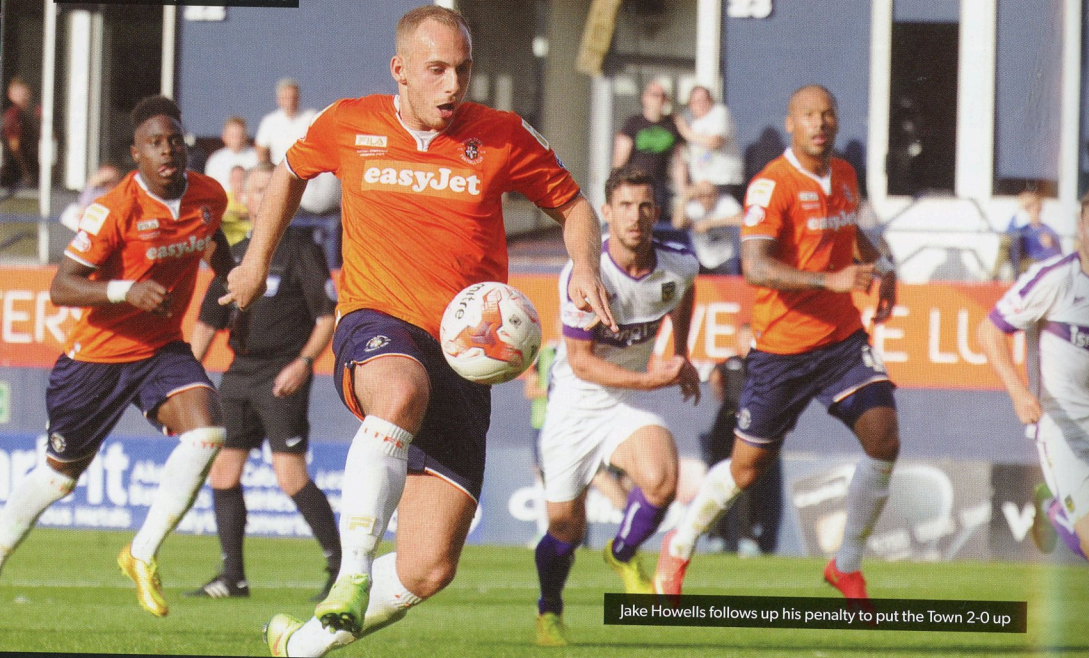

TOWN 2-0 OXFORD

WILKINSON 2, HOWELLS 66

WHAT'S THE STORY?

The Hatters made it four games unbeaten and kept a fourth successive clean sheet with a comfortable victory over Oxford United.

Luke Wilkinson celebrated his 24th birthday by putting the Town in front when he headed home Jake Howells' free-kick after just 80 seconds.

Pelly Ruddock Mpanzu spurned a great chance to double the lead moments later when he shot wide of the post with the goal gaping.

That missed spurred Oxford on with the visitors going close without seriously testing goalkeeper Mark Tyler.

The U's started the second half the better and Tyler needed to be at his best to stop Tyrone Barnett's effort but the Hatters made the game safe midway through the second period. Visiting defender Johnny Mullins handled in the penalty area, and although Howells saw his penalty saved, the midfielder followed-up to convert the rebound.

Oxford tried in vain to pull back the deficit with Barnett again guilty of missing two decent chances but the Town were always in control and held on to record their second home win of the campaign.