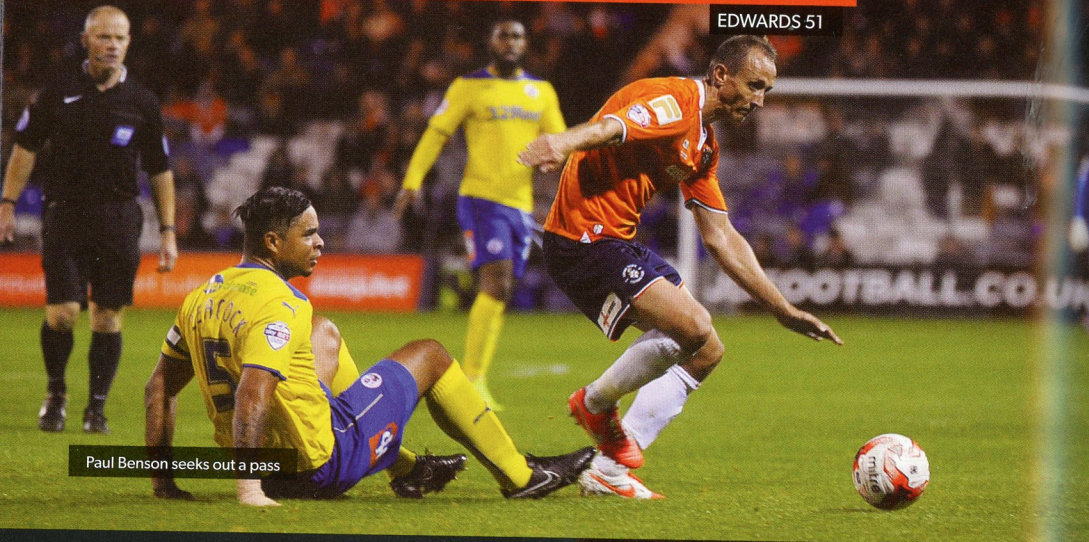

TOWN 0-1 CRAWLEY

EDWARDS 51

Paul Benson seeks out a pass

WHAT'S THE STORY?

The Town bowed out of the Johnstone's Paint Trophy in their first match in the competition since lifting the trophy at Wembley in 2009 as Crawley registered a narrow victory at Kenilworth Road.

The visitors earned their place in the area quarter-finals thanks to Gwion Edwards' early strike in the second half but the Hatters went close on several occasions as they more than matched their League 1 opponents, hitting the woodwork on three occasions.

The Hatters began showing four changes to the side that beat Stevenage with Saturday's match-winner Alex Wall joining goalkeeper Elliot Justham, Luke Guttridge and Jake Howells in the starting XI. Guttridge hit the post in a first half that saw Crawley create the best chances with Justham called into action and Nathan Doyle clearing a shot off the line.

The visitors took the lead six minutes after the restart when Edwards smashed home the loose ball after Matt Harrold's shot had rebounded off the crossbar.

Substitute Charlie Walker was then denied an equaliser by the woodwork when his lob came back off the inside of the post and with seven minutes left Guttridge saw a terrific effort rattle the crossbar.

Paul Benson came close twice in the final stages but after waiting five years to defend their trophy, the Hatters faced an early exit in the competition.