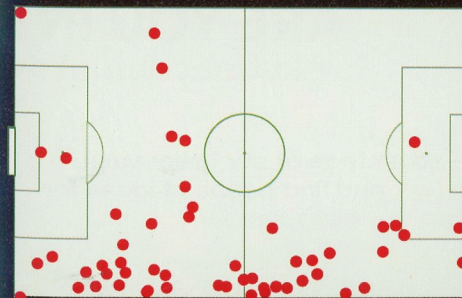

Bursting with ideas

SAVE AT LEAST
20%
ON TRAIN TRAVEL
TO LONDON

Travel by train to London and take advantage of our great value tickets. Visit firstcapitalconnect.co.uk and find heaps of ideas for free days out with all the top places to head to.

* Valid for Super Off-Peak tickets only. Terms and conditions apply. See website for details.

First Capital Connect

Jake Howells

For the second game running the Town missed a penalty but scored the rebound as, at our last home game, Jake Howells scored after having his second-half spot-kick saved.

The 23-year-old made his 285th appearance against the U's and his goal was his 28th in Luton colours when following up Sam Long's penalty save.

But the midfielder had made a major contribution earlier on in the match when his accurate right-wing free-kick was met by Luke Wilkinson whose header in the second minute put the Town 1-0 up.

As his touch graphic shows, Howells was used almost exclusively down the left flank, and only wandered to the right to swing in set pieces.

52 of Howells' 62 actions, according to statistical boffins InStat, were made on the left flank with 61 per cent of those actions deemed a success by the analytical data. Despite that figure, his two most important actions led to goals.

However, it wasn't just his play in the attacking third of the pitch that was a big part of Howells game, as the product of the Town academy made 10 successful defensive challenges from the 14 he contested.

TOTAL TOUCHES

62

SUCCESSFUL ACTION %

61%

ACTIONS IN OWN THIRD

10

ACTIONS IN OPP THIRD

12

TACKLE SUCCESS %

GOALS

1

ASSISTS

1

ACTIONS IN CENTRE THIRD

40

TOTAL INTERCEPTION

13

88%

TOUCHES

PASSES

Direction of passes (three most frequent receivers)