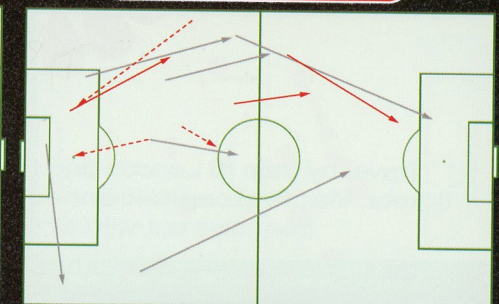

SECOND HALF PASSES