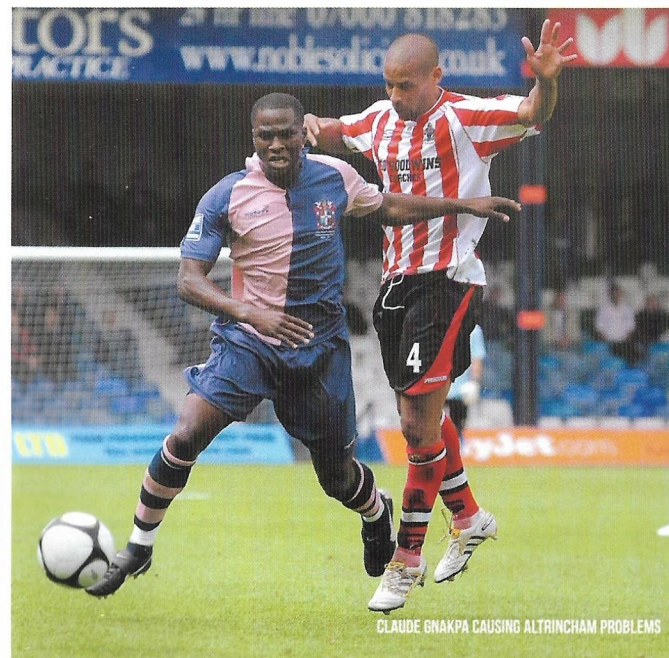

KEVIN GALLEN HEADS WIDE

CLAUDE GNACKPA CAUSING ALTRINCHAM PROBLEMS

MATCH REPORT

A stunning goal from Matthew Barnes-Homer two minutes from time kicked-off the Hatters' second season in the Blue Square Bet Premier with a win over Altrincham.

The Hatters were fully in command in an opening half that oozed confidence but for all their creative invention the Town took 19 minutes to test Stuart Coburn in the Alty goal when a slick move involving Kevin Gallen and Barnes-Homer saw the latter cross for Andy Drury who slammed a volley straight at the goalkeeper. That posed as a warning shot to Graham Heathcote's side but it was one they didn't heed as three minutes later Kroca's header had the Hatters ahead.

Keith Keane swung in a deep leftwing corner that was headed across goal by George Pilkington at the back post towards Kroca who used all of his 6ft 5in frame to nod past Coburn. Still the Town pressed and on 40 minutes and only a last-ditch header from Shaun Densmore from underneath his own crossbar denied Jake Howells a tap-in following fine link-up play down the right by Barnes-Homer and Drury.

Five minutes later, and moments before the break, Altrincham were thankful for a second crucial clearance - this time from Robbie Williams - to prevent Barnes-Homer tucking home Drury's curling cross. Gallen should have doubled the Hatters' lead on 57 minutes when nodding Drury's cross inches wide to the disbelief of everyone inside the ground.

Meanwhile, Barnes-Homer was enjoying a little more luck, and after bulldozing his way through the visitors' backline on 63 minutes, he forced Coburn into a sprawling save. However, the Town were made to pay for their profligacy on 70 minutes when, from their first corner of the afternoon, Altrincham levelled when Damien Reeves who stole in at the backpost to head past Mark Tyler.

With time running out, Danry Crow spurned a fantastic opportunity to restore the Hatters' lead on 86 minutes when sending a diving header from Drury's cross over the bar from six yards.

However, two minutes later Barnes-Homer crowned a fine display with a sublime winner, when, after picking the ball up 20 yards from goal, he let fly with a thunderous right-foot shot that flew past Coburn.