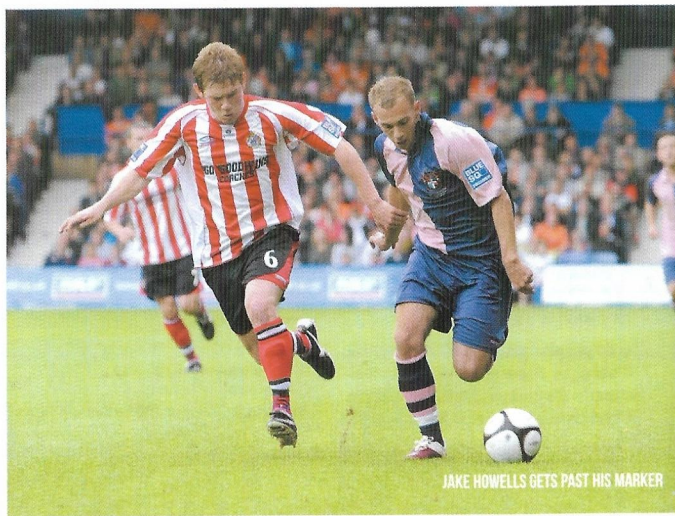

ANDY DRURY

The debutant showcased his talent with an enterprising performance from both flanks with a superb range of passing, crosses and setpieces and was unlucky not to find the target himself.

JAKE HOWELLS GETS PAST HIS MARKER