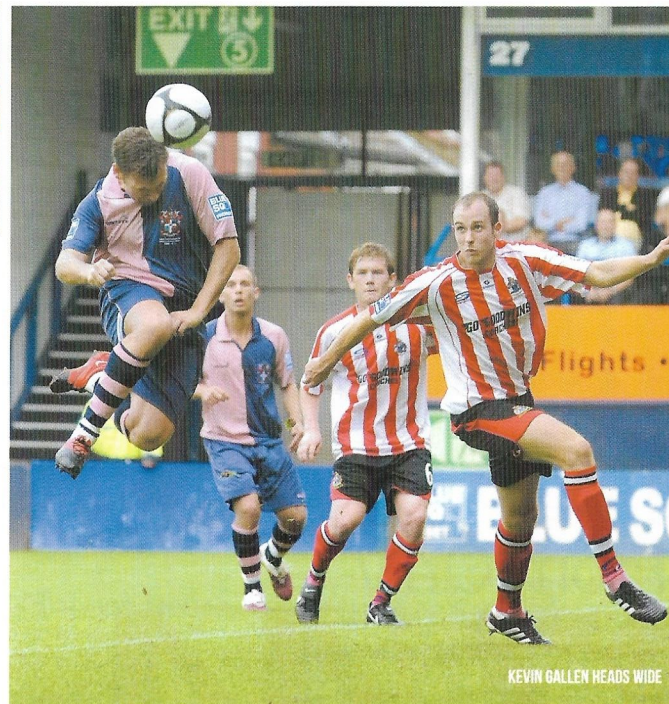

LUTON TOWN 2 ALTRINCHAM 1

KROCA 22, BARNES-HOMER 88

REEVES 70

BLUE SQUARE BET PREMIER

KENILWORTH ROAD, SATURDAY 14TH AUGUST 2010 ATT: 6,665

MONEY TALK

"I thought we were fantastic and it's pleasing to open the season with a good start and three points. Our play, our passing and movement meant we able to create numerous chances. If you need momentum you need to win the first game and we're delighted to have accomplished that."

LINE-UPS

Luton Town: Tyler, Gleeson, G. Pilkington, Kroca, F. Murray, Drury, A. Murray, Keane, Howells (Cnakpa 75), Barnes-Homer (Craddock 90), Callen (Crow 74). **Subs not used:** Blackett, K. Pilkington.

Altrincham: Coburn, Smith, Williams, Joseph, Brown, Lawton, Densmore, Reeves, Clee (Welch 69), Johnson (Holmes 59), Danylyk (Denham 59). **Subs not used:** Coates, McCreedy

POSSESSION

SPONSORS' MAN OF THE MATCH

ANDY DRURY

The debutant showcased his talent with an enterprising performance from both flanks with a superb range of passing, crosses and setpieces and was unlucky not to find the target himself.

MATCH REPORT

A stunning goal from Matthew Barnes-Homer two minutes from time kicked-off the Hatters' second season in the Blue Square Bet Premier with a win over Altrincham.

The Hatters were fully in command in an opening half that oozed confidence but for all their creative invention the Town took 19 minutes to test Stuart Coburn in the Alty goal when a slick move involving Kevin Gallen and Barnes-Homer saw the latter cross for Andy Drury who slammed a volley straight at the goalkeeper. That posed as a warning shot to Graham Heathcote's side but it was one they didn't heed as three minutes later Kroca's header had the Hatters ahead.